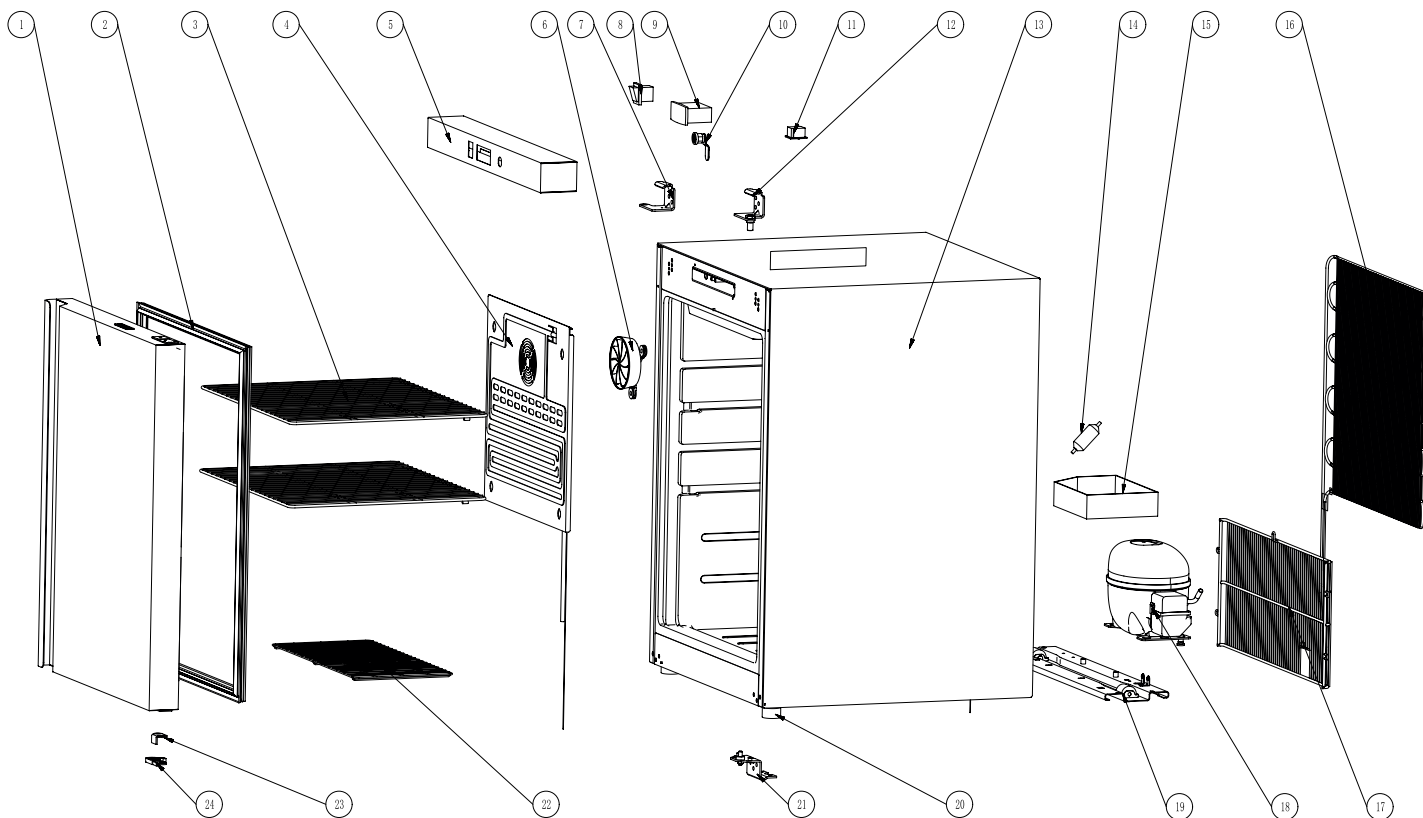

Exploded view

DRR 200, DRR 200 SS

Č. Položka

1	Door	WR20.01
2	Gasket	WR20.02
3	Shelf	WR20.03
4	Evaporator	WR20.04
5	Front Panel	WR20.05
6	Evaporator Fan	WR40.08
7	Left Top Hinge	WR40.07
8	Main Switch	GN1100TN.30
9	Controller	GN1100TN.29
10	Lock	WR40.06
11	Fan Switch	WR40.09
12	Right Top Hinge	WR40.10

Exploded view

DRR 200, DRR 200 SS

Product number	Model	Product name
MID 11558	DRR 200	Freezing cabinet 130 l, white
MID 11557	DRR 200 S	Freezing cabinet 130 l, stainless steel